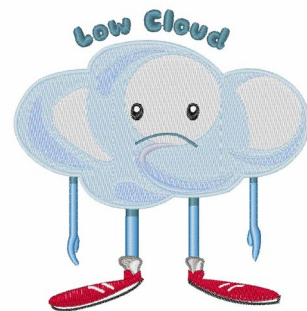

Name: Low Cloud Machine Embroidery Design

SKU: WD02-JLA_A000106D

Brand: Windmill Designs

Unique Colors: 13 (17 color Stops)

Unique Colors

	Color Name (Color Code)	Manufacturer - Type
	Super White (1001) [No Color Selected]	madeira - rayon
	Dusty Lilac (1263) [No Color Selected]	madeira - rayon
	Crocus (286)	Exquisite - Polyester 1000m