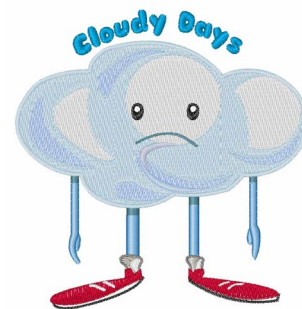

Name: Cloudy Days Machine Embroidery Design

SKU: WD02-JLA_A000106B

Brand: Windmill Designs

Unique Colors: 13 (18 color Stops)

Unique Colors

	Color Name (Color Code)	Manufacturer - Type
	Super White (1001) [No Color Selected]	madeira - rayon
	Dusty Lilac (1263) [No Color Selected]	madeira - rayon
	Crocus (286)	Exquisite - Polyester 1000m