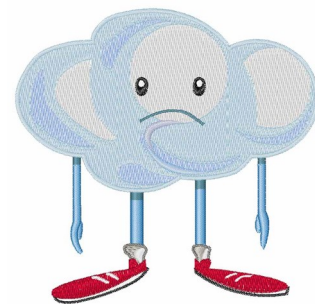

Name: Rain Cloud Person

SKU: WD02-JLA_A000106A

Brand: Windmill Designs

Unique Colors: 13 (17 color Stops)

Unique Colors

	Color Name (Color Code)	Manufacturer - Type
	Super White (1001) [No Color Selected]	madeira - rayon
	Dusty Lilac (1263) [No Color Selected]	madeira - rayon
	Crocus (286)	Exquisite - Polyester 1000m