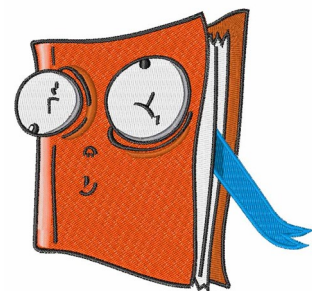

Name: Silly Book

SKU: WD02-JLA_A000097A

Brand: Windmill Designs

Unique Colors: 13 (13 color Stops)

Unique Colors

	Color Name (Color Code)	Manufacturer - Type
	Super White (1001) [No Color Selected]	madeira - rayon
	Dusty Lilac (1263) [No Color Selected]	madeira - rayon
	Crocus (286)	Exquisite - Polyester 1000m

Complete Color Sequence

#		Color Name (Color Code)	Manufacturer - Type
1		Super White (1001) [No Color Selected]	madeira - rayon
2		Super White (1001) [No Color Selected]	madeira - rayon
3		Crocus (286)	Exquisite - Polyester 1000m