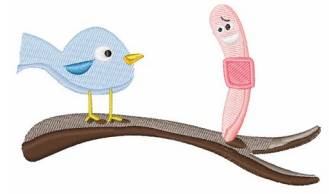

Name: Bird & Worm

SKU: WD02-JLA_A000096A

Brand: Windmill Designs

Unique Colors: 13 (12 color Stops)

Unique Colors

	Color Name (Color Code)	Manufacturer - Type
	Super White (1001) [No Color Selected]	madeira - rayon
	Dusty Lilac (1263) [No Color Selected]	madeira - rayon
	Crocus (286)	Exquisite - Polyester 1000m

Complete Color Sequence

#		Color Name (Color Code)	Manufacturer - Type
1		Super White (1001) [No Color Selected]	madeira - rayon
2		Super White (1001) [No Color Selected]	madeira - rayon
3		Crocus (286)	Exquisite - Polyester 1000m