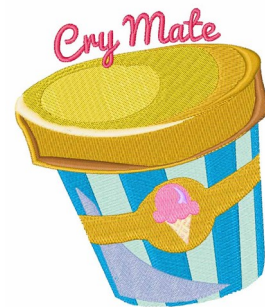

Name: Cry Mate Machine Embroidery Design

SKU: WD02-JLA_A000094C

Brand: Windmill Designs

Unique Colors: 13 (17 color Stops)

Unique Colors

	Color Name (Color Code)	Manufacturer - Type
	Super White (1001) [No Color Selected]	madeira - rayon
	Dusty Lilac (1263) [No Color Selected]	madeira - rayon
	Crocus (286)	Exquisite - Polyester 1000m

Complete Color Sequence

#		Color Name (Color Code)	Manufacturer - Type
1		Super White (1001) [No Color Selected]	madeira - rayon
2		Super White (1001) [No Color Selected]	madeira - rayon
3		Crocus (286)	Exquisite - Polyester 1000m