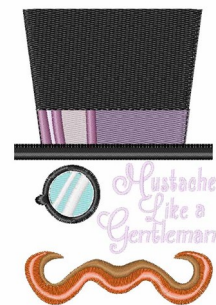

**Name:** A Gentleman Machine Embroidery Design

**SKU:** WD02-JLA\_A000086C

**Brand:** Windmill Designs

**Unique Colors:** 13 (12 color Stops)

## Unique Colors

	Color Name (Color Code)	Manufacturer - Type
	Super White (1001) [No Color Selected]	madeira - rayon
	Dusty Lilac (1263) [No Color Selected]	madeira - rayon
	Crocus (286)	Exquisite - Polyester 1000m

# Complete Color Sequence

#		Color Name (Color Code)	Manufacturer - Type
1		Super White (1001) [No Color Selected]	madeira - rayon
2		Super White (1001) [No Color Selected]	madeira - rayon
3		Crocus (286)	Exquisite - Polyester 1000m