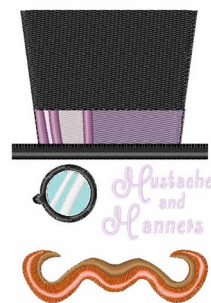

Name: Mustache And Manners Machine
Embroidery Design

SKU: WD02-JLA_A000086B

Brand: Windmill Designs

Unique Colors: 13 (12 color Stops)

Unique Colors

	Color Name (Color Code)	Manufacturer - Type
	Super White (1001) [No Color Selected]	madeira - rayon
	Dusty Lilac (1263) [No Color Selected]	madeira - rayon
	Crocus (286)	Exquisite - Polyester 1000m

Complete Color Sequence

#		Color Name (Color Code)	Manufacturer - Type
1		Super White (1001) [No Color Selected]	madeira - rayon
2		Super White (1001) [No Color Selected]	madeira - rayon
3		Crocus (286)	Exquisite - Polyester 1000m