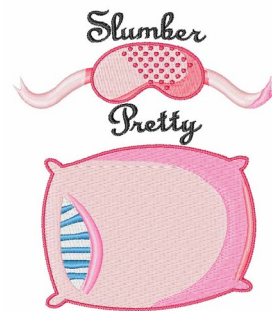

Name: Slumber Pretty Machine Embroidery Design

SKU: WD02-JLA_A000085D

Brand: Windmill Designs

Unique Colors: 13 (11 color Stops)

Unique Colors

	Color Name (Color Code)	Manufacturer - Type
	Super White (1001) [No Color Selected]	madeira - rayon
	Dusty Lilac (1263) [No Color Selected]	madeira - rayon
	Crocus (286)	Exquisite - Polyester 1000m

Complete Color Sequence

#		Color Name (Color Code)	Manufacturer - Type
1		Super White (1001) [No Color Selected]	madeira - rayon
2		Super White (1001) [No Color Selected]	madeira - rayon
3		Crocus (286)	Exquisite - Polyester 1000m