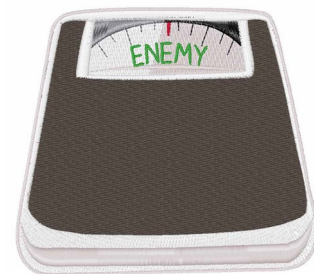

**Name:** Enemy Machine Embroidery Design

**SKU:** WD02-JLA\_A000083D

**Brand:** Windmill Designs

**Unique Colors:** 13 (9 color Stops)