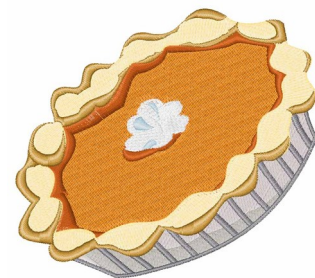

Name: Pumpkin Pie Machine Embroidery Design

SKU: WD02-JLA_A000081A

Brand: Windmill Designs

Unique Colors: 13 (9 color Stops)

Unique Colors

	Color Name (Color Code)	Manufacturer - Type
	Super White (1001) [No Color Selected]	madeira - rayon
	Dusty Lilac (1263) [No Color Selected]	madeira - rayon
	Crocus (286)	Exquisite - Polyester 1000m

Complete Color Sequence

#		Color Name (Color Code)	Manufacturer - Type
1		Super White (1001) [No Color Selected]	madeira - rayon
2		Super White (1001) [No Color Selected]	madeira - rayon
3		Crocus (286)	Exquisite - Polyester 1000m