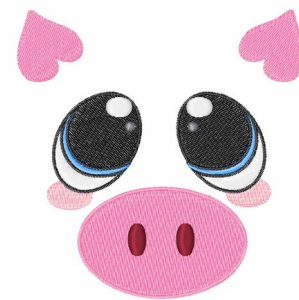

**Name:** Pig Face Machine Embroidery Design

**SKU:** WD02-JLA\_A000075A

**Brand:** Windmill Designs

**Unique Colors:** 13 (9 color Stops)