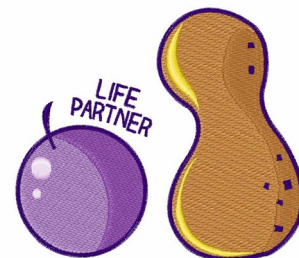

Name: Life Partner Machine Embroidery Design

SKU: WD02-JLA_A000072D

Brand: Windmill Designs

Unique Colors: 13 (8 color Stops)

Unique Colors

	Color Name (Color Code)	Manufacturer - Type
	Super White (1001) [No Color Selected]	madeira - rayon
	Dusty Lilac (1263) [No Color Selected]	madeira - rayon
	Crocus (286)	Exquisite - Polyester 1000m

Complete Color Sequence

#		Color Name (Color Code)	Manufacturer - Type
1		Super White (1001) [No Color Selected]	madeira - rayon
2		Super White (1001) [No Color Selected]	madeira - rayon
3		Crocus (286)	Exquisite - Polyester 1000m