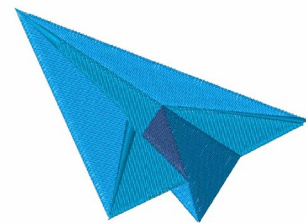

**Name:** Paper Airplane

**SKU:** WD02-JLA\_A000071A

**Brand:** Windmill Designs

**Unique Colors:** 13 (5 color Stops)

## Unique Colors

	<b>Color Name (Color Code)</b>	<b>Manufacturer - Type</b>
	Super White (1001) [No Color Selected]	madeira - rayon
	Dusty Lilac (1263) [No Color Selected]	madeira - rayon
	Crocus (286)	Exquisite - Polyester 1000m

# Complete Color Sequence

#		Color Name (Color Code)	Manufacturer - Type
1		Super White (1001) [No Color Selected]	madeira - rayon
2		Super White (1001) [No Color Selected]	madeira - rayon
3		Crocus (286)	Exquisite - Polyester 1000m