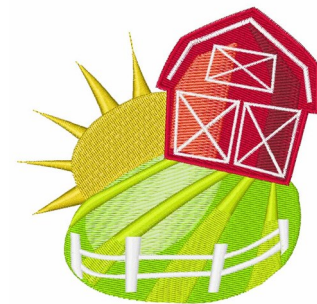

Name: Sunny Barn

SKU: WD02-JLA_A000068A

Brand: Windmill Designs

Unique Colors: 13 (9 color Stops)

Unique Colors

	Color Name (Color Code)	Manufacturer - Type
	Super White (1001) [No Color Selected]	madeira - rayon
	Dusty Lilac (1263) [No Color Selected]	madeira - rayon
	Crocus (286)	Exquisite - Polyester 1000m