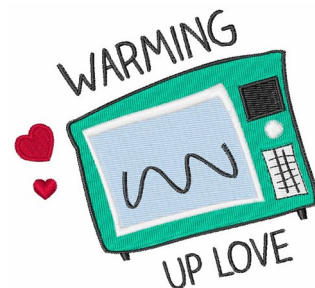

Name: Warming Up Love

SKU: WD02-JLA_A000062D

Brand: Windmill Designs

Unique Colors: 13 (6 color Stops)

Unique Colors

	Color Name (Color Code)	Manufacturer - Type
	Super White (1001) [No Color Selected]	madeira - rayon
	Dusty Lilac (1263) [No Color Selected]	madeira - rayon
	Crocus (286)	Exquisite - Polyester 1000m