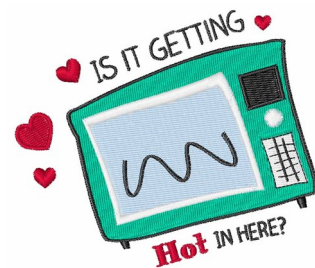

**Name:** Hot In Here Machine Embroidery Design

**SKU:** WD02-JLA\_A000062C

**Brand:** Windmill Designs

**Unique Colors:** 13 (6 color Stops)