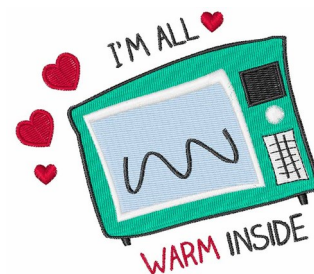

Name: All Warm Inside

SKU: WD02-JLA_A000062B

Brand: Windmill Designs

Unique Colors: 13 (6 color Stops)

Unique Colors

	Color Name (Color Code)	Manufacturer - Type
	Super White (1001) [No Color Selected]	madeira - rayon
	Dusty Lilac (1263) [No Color Selected]	madeira - rayon
	Crocus (286)	Exquisite - Polyester 1000m