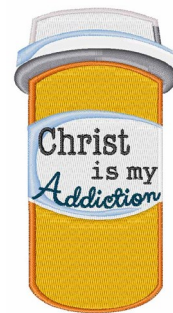

Name: Christ My Addiction Machine Embroidery Design

SKU: WD02-JLA_A000061B

Brand: Windmill Designs

Unique Colors: 13 (8 color Stops)

Unique Colors

	Color Name (Color Code)	Manufacturer - Type
	Super White (1001) [No Color Selected]	madeira - rayon
	Dusty Lilac (1263) [No Color Selected]	madeira - rayon
	Crocus (286)	Exquisite - Polyester 1000m