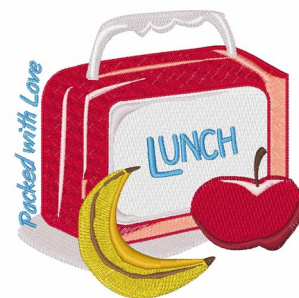

**Name:** Packed With Love Machine Embroidery Design

**SKU:** WD02-JLA\_A000059D

**Brand:** Windmill Designs

**Unique Colors:** 13 (16 color Stops)