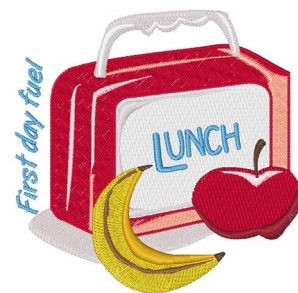

**Name:** First Day Fuel Machine Embroidery Design

**SKU:** WD02-JLA\_A000059C

**Brand:** Windmill Designs

**Unique Colors:** 13 (16 color Stops)