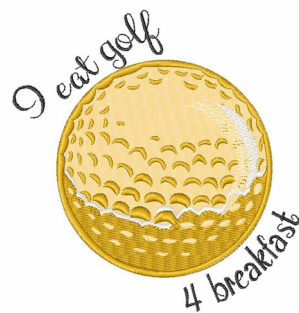

**Name:** Golf 4 Breakfast Machine Embroidery Design

**SKU:** WD02-JLA\_A000052A

**Brand:** Windmill Designs

**Unique Colors:** 13 (7 color Stops)