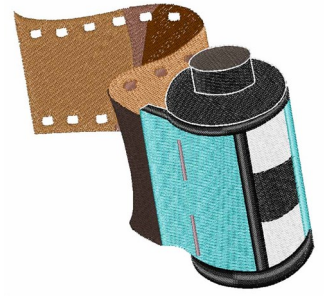

Name: Film Roll

SKU: WD02-JLA_A000046A

Brand: Windmill Designs

Unique Colors: 13 (12 color Stops)

Unique Colors

	Color Name (Color Code)	Manufacturer - Type
	Super White (1001) [No Color Selected]	madeira - rayon
	Dusty Lilac (1263) [No Color Selected]	madeira - rayon
	Crocus (286)	Exquisite - Polyester 1000m

Complete Color Sequence

#		Color Name (Color Code)	Manufacturer - Type
1		Super White (1001) [No Color Selected]	madeira - rayon
2		Super White (1001) [No Color Selected]	madeira - rayon
3		Crocus (286)	Exquisite - Polyester 1000m