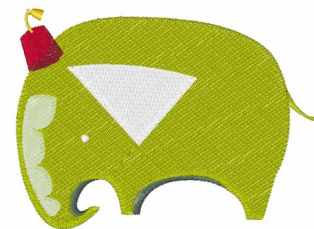

Name: Green Elephant

SKU: WD02-JLA_A000044A

Brand: Windmill Designs

Unique Colors: 13 (7 color Stops)

Unique Colors

	Color Name (Color Code)	Manufacturer - Type
	Super White (1001) [No Color Selected]	madeira - rayon
	Dusty Lilac (1263) [No Color Selected]	madeira - rayon
	Crocus (286)	Exquisite - Polyester 1000m

Complete Color Sequence

#		Color Name (Color Code)	Manufacturer - Type
1		Super White (1001) [No Color Selected]	madeira - rayon
2		Super White (1001) [No Color Selected]	madeira - rayon
3		Crocus (286)	Exquisite - Polyester 1000m