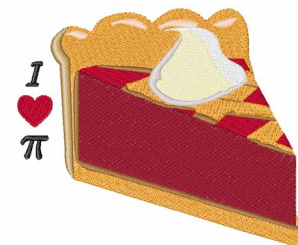

Name: I Love Pie Machine Embroidery Design

SKU: WD02-JLA_A000032B

Brand: Windmill Designs

Unique Colors: 13 (12 color Stops)

Unique Colors

	Color Name (Color Code)	Manufacturer - Type
	Super White (1001) [No Color Selected]	madeira - rayon
	Dusty Lilac (1263) [No Color Selected]	madeira - rayon
	Crocus (286)	Exquisite - Polyester 1000m