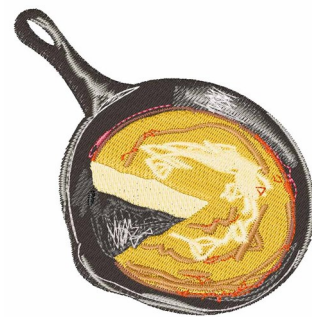

**Name:** Cornbread Pan

**SKU:** WD02-JLA\_A000021A

**Brand:** Windmill Designs

**Unique Colors:** 13 (14 color Stops)

## Unique Colors

	<b>Color Name (Color Code)</b>	<b>Manufacturer - Type</b>
	Super White (1001) [No Color Selected]	madeira - rayon
	Dusty Lilac (1263) [No Color Selected]	madeira - rayon
	Crocus (286)	Exquisite - Polyester 1000m