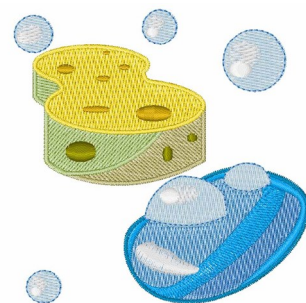

**Name:** Soap & Sponge

**SKU:** WD02-JLA\_A000013A

**Brand:** Windmill Designs

**Unique Colors:** 13 (15 color Stops)

## Unique Colors

	<b>Color Name (Color Code)</b>	<b>Manufacturer - Type</b>
	Super White (1001) [No Color Selected]	madeira - rayon
	Dusty Lilac (1263) [No Color Selected]	madeira - rayon
	Crocus (286)	Exquisite - Polyester 1000m

# Complete Color Sequence

#		Color Name (Color Code)	Manufacturer - Type
1		Super White (1001) [No Color Selected]	madeira - rayon
2		Super White (1001) [No Color Selected]	madeira - rayon
3		Crocus (286)	Exquisite - Polyester 1000m