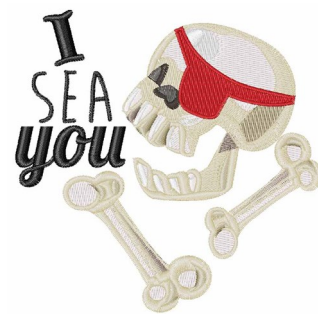

Name: I Sea You Machine Embroidery Design

SKU: WD02-JLA_A000011C

Brand: Windmill Designs

Unique Colors: 13 (14 color Stops)

Unique Colors

	Color Name (Color Code)	Manufacturer - Type
	Super White (1001) [No Color Selected]	madeira - rayon
	Dusty Lilac (1263) [No Color Selected]	madeira - rayon
	Crocus (286)	Exquisite - Polyester 1000m

Complete Color Sequence

#		Color Name (Color Code)	Manufacturer - Type
1		Super White (1001) [No Color Selected]	madeira - rayon
2		Super White (1001) [No Color Selected]	madeira - rayon
3		Crocus (286)	Exquisite - Polyester 1000m