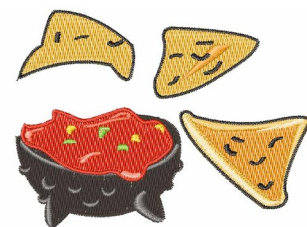

Name: Its A Party Machine Embroidery Design

SKU: WD02-JLA_A000007B

Brand: Windmill Designs

Unique Colors: 13 (12 color Stops)

NOW IT'S A PARTY

Unique Colors

	Color Name (Color Code)	Manufacturer - Type
	Super White (1001) [No Color Selected]	madeira - rayon
	Dusty Lilac (1263) [No Color Selected]	madeira - rayon
	Crocus (286)	Exquisite - Polyester 1000m

Complete Color Sequence

#		Color Name (Color Code)	Manufacturer - Type
1		Super White (1001) [No Color Selected]	madeira - rayon
2		Super White (1001) [No Color Selected]	madeira - rayon
3		Crocus (286)	Exquisite - Polyester 1000m