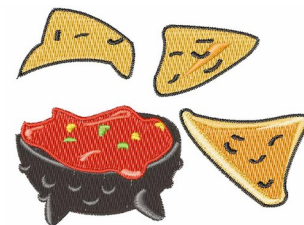

Name: Salsa & Chips Machine Embroidery Design

SKU: WD02-JLA_A000007A

Brand: Windmill Designs

Unique Colors: 13 (12 color Stops)

Unique Colors

	Color Name (Color Code)	Manufacturer - Type
	Super White (1001) [No Color Selected]	madeira - rayon
	Dusty Lilac (1263) [No Color Selected]	madeira - rayon
	Crocus (286)	Exquisite - Polyester 1000m

Complete Color Sequence

#		Color Name (Color Code)	Manufacturer - Type
1		Super White (1001) [No Color Selected]	madeira - rayon
2		Super White (1001) [No Color Selected]	madeira - rayon
3		Crocus (286)	Exquisite - Polyester 1000m