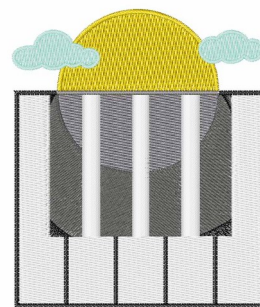

Name: Piano Sunshine Machine Embroidery Design

SKU: WD02-JLA_A000005A

Brand: Windmill Designs

Unique Colors: 13 (8 color Stops)

Unique Colors

	Color Name (Color Code)	Manufacturer - Type
	Super White (1001) [No Color Selected]	madeira - rayon
	Dusty Lilac (1263) [No Color Selected]	madeira - rayon
	Crocus (286)	Exquisite - Polyester 1000m

Complete Color Sequence

#		Color Name (Color Code)	Manufacturer - Type
1		Super White (1001) [No Color Selected]	madeira - rayon
2		Super White (1001) [No Color Selected]	madeira - rayon
3		Crocus (286)	Exquisite - Polyester 1000m