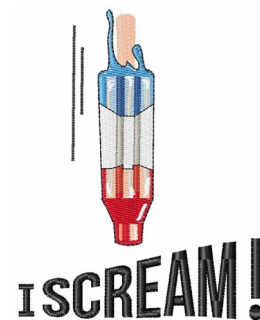

**Name:** I Scream Machine Embroidery Design

**SKU:** WD02-JLA\_A000002C

**Brand:** Windmill Designs

**Unique Colors:** 13 (15 color Stops)