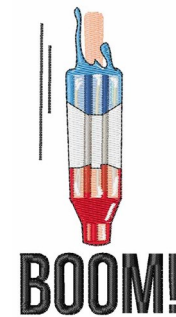

Name: Boom Popsicle Machine Embroidery Design

SKU: WD02-JLA_A000002B

Brand: Windmill Designs

Unique Colors: 13 (15 color Stops)

Unique Colors

	Color Name (Color Code)	Manufacturer - Type
	Super White (1001) [No Color Selected]	madeira - rayon
	Dusty Lilac (1263) [No Color Selected]	madeira - rayon
	Crocus (286)	Exquisite - Polyester 1000m

Complete Color Sequence

#		Color Name (Color Code)	Manufacturer - Type
1		Super White (1001) [No Color Selected]	madeira - rayon
2		Super White (1001) [No Color Selected]	madeira - rayon
3		Crocus (286)	Exquisite - Polyester 1000m