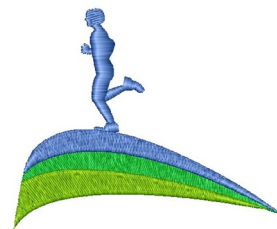

Name: Man Running Machine Embroidery Design

SKU: WD02-JLAA000403AM

Brand: Windmill Designs

Unique Colors: 13 (3 color Stops)

Unique Colors

	Color Name (Color Code)	Manufacturer - Type
	Super White (1001) [No Color Selected]	madeira - rayon
	Dusty Lilac (1263) [No Color Selected]	madeira - rayon
	Crocus (286)	Exquisite - Polyester 1000m