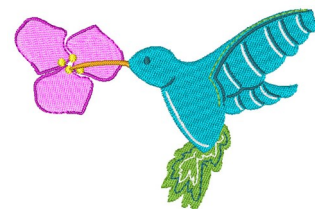

Name: Hummingbird & Flower

SKU: WD02-JLA010084A

Brand: Windmill Designs

Unique Colors: 13 (9 color Stops)

Unique Colors

	Color Name (Color Code)	Manufacturer - Type
	Super White (1001) [No Color Selected]	madeira - rayon
	Dusty Lilac (1263) [No Color Selected]	madeira - rayon
	Crocus (286)	Exquisite - Polyester 1000m

Complete Color Sequence

#		Color Name (Color Code)	Manufacturer - Type
1		Super White (1001) [No Color Selected]	madeira - rayon
2		Super White (1001) [No Color Selected]	madeira - rayon
3		Crocus (286)	Exquisite - Polyester 1000m