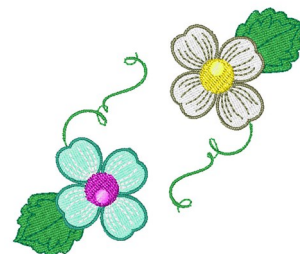

Name: Colorful Flowers

SKU: WD02-JLA010083A

Brand: Windmill Designs

Unique Colors: 13 (11 color Stops)

Unique Colors

	Color Name (Color Code)	Manufacturer - Type
	Super White (1001) [No Color Selected]	madeira - rayon
	Dusty Lilac (1263) [No Color Selected]	madeira - rayon
	Crocus (286)	Exquisite - Polyester 1000m

Complete Color Sequence

#		Color Name (Color Code)	Manufacturer - Type
1		Super White (1001) [No Color Selected]	madeira - rayon
2		Super White (1001) [No Color Selected]	madeira - rayon
3		Crocus (286)	Exquisite - Polyester 1000m