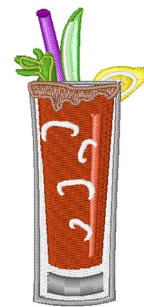

**Name:** Bloody Mary

**SKU:** WD02-JLA010073A

**Brand:** Windmill Designs

**Unique Colors:** 13 (14 color Stops)

## Unique Colors

|  | <b>Color Name (Color Code)</b>         | <b>Manufacturer - Type</b>  |
|--|--|-----------------------------|
|  | Super White (1001) [No Color Selected] | madeira - rayon             |
|  | Dusty Lilac (1263) [No Color Selected] | madeira - rayon             |
|  | Crocus (286)                           | Exquisite - Polyester 1000m |