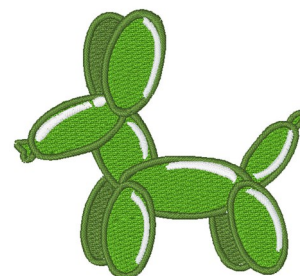

Name: Balloon Dog

SKU: WD02-JLA010070B

Brand: Windmill Designs

Unique Colors: 13 (4 color Stops)

Unique Colors

	Color Name (Color Code)	Manufacturer - Type
	Super White (1001) [No Color Selected]	madeira - rayon
	Dusty Lilac (1263) [No Color Selected]	madeira - rayon
	Crocus (286)	Exquisite - Polyester 1000m