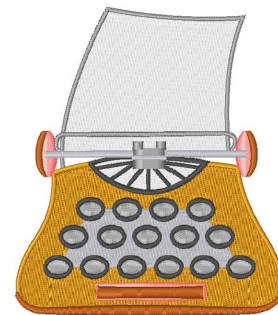

Name: Typewriter

SKU: WD02-JLA010068B

Brand: Windmill Designs

Unique Colors: 13 (9 color Stops)

Unique Colors

	Color Name (Color Code)	Manufacturer - Type
	Super White (1001) [No Color Selected]	madeira - rayon
	Dusty Lilac (1263) [No Color Selected]	madeira - rayon
	Crocus (286)	Exquisite - Polyester 1000m

Complete Color Sequence

#		Color Name (Color Code)	Manufacturer - Type
1		Super White (1001) [No Color Selected]	madeira - rayon
2		Super White (1001) [No Color Selected]	madeira - rayon
3		Crocus (286)	Exquisite - Polyester 1000m