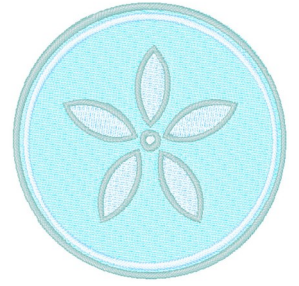

Name: Sand Dollar

SKU: WD02-JLA010064A

Brand: Windmill Designs

Unique Colors: 13 (3 color Stops)

Unique Colors

	Color Name (Color Code)	Manufacturer - Type
	Super White (1001) [No Color Selected]	madeira - rayon
	Dusty Lilac (1263) [No Color Selected]	madeira - rayon
	Crocus (286)	Exquisite - Polyester 1000m

Complete Color Sequence

#		Color Name (Color Code)	Manufacturer - Type
1		Super White (1001) [No Color Selected]	madeira - rayon
2		Super White (1001) [No Color Selected]	madeira - rayon
3		Crocus (286)	Exquisite - Polyester 1000m