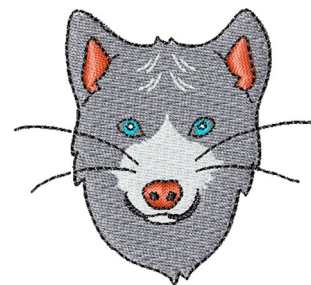

Name: Wolf Head Machine Embroidery Design

SKU: WD02-JLA010051A

Brand: Windmill Designs

Unique Colors: 13 (7 color Stops)

Unique Colors

| | Color Name (Color Code) | Manufacturer - Type |
|--|--|-----------------------------|
|  | Super White (1001) [No Color Selected] | madeira - rayon |
|  | Dusty Lilac (1263) [No Color Selected] | madeira - rayon |
|  | Crocus (286) | Exquisite - Polyester 1000m |

Complete Color Sequence

| # | | Color Name (Color Code) | Manufacturer - Type |
|---|---|--|--------------------------------|
| 1 |  | Super White (1001) [No Color Selected] | madeira - rayon |
| 2 |  | Super White (1001) [No Color Selected] | madeira - rayon |
| 3 |  | Crocus (286) | Exquisite - Polyester 1000m |