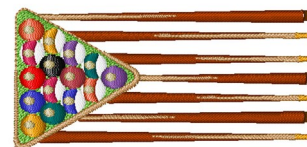

Name: Billiards Flag

SKU: WD02-JLA010036A

Brand: Windmill Designs

Unique Colors: 13 (17 color Stops)

Unique Colors

	Color Name (Color Code)	Manufacturer - Type
	Super White (1001) [No Color Selected]	madeira - rayon
	Dusty Lilac (1263) [No Color Selected]	madeira - rayon
	Crocus (286)	Exquisite - Polyester 1000m

Complete Color Sequence

#		Color Name (Color Code)	Manufacturer - Type
1		Super White (1001) [No Color Selected]	madeira - rayon
2		Super White (1001) [No Color Selected]	madeira - rayon
3		Crocus (286)	Exquisite - Polyester 1000m