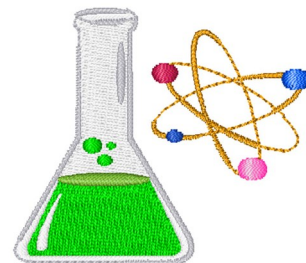

Name: Science Beaker

SKU: WD02-JLA010028A

Brand: Windmill Designs

Unique Colors: 13 (10 color Stops)

Unique Colors

	Color Name (Color Code)	Manufacturer - Type
	Super White (1001) [No Color Selected]	madeira - rayon
	Dusty Lilac (1263) [No Color Selected]	madeira - rayon
	Crocus (286)	Exquisite - Polyester 1000m

Complete Color Sequence

#		Color Name (Color Code)	Manufacturer - Type
1		Super White (1001) [No Color Selected]	madeira - rayon
2		Super White (1001) [No Color Selected]	madeira - rayon
3		Crocus (286)	Exquisite - Polyester 1000m