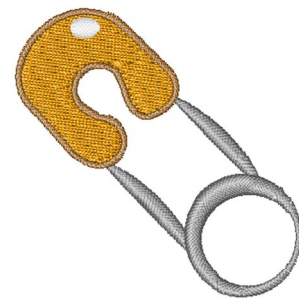

**Name:** Safety Pin

**SKU:** WD02-JLA010027A

**Brand:** Windmill Designs

**Unique Colors:** 13 (4 color Stops)

## Unique Colors

	<b>Color Name (Color Code)</b>	<b>Manufacturer - Type</b>
	Super White (1001) [No Color Selected]	madeira - rayon
	Dusty Lilac (1263) [No Color Selected]	madeira - rayon
	Crocus (286)	Exquisite - Polyester 1000m