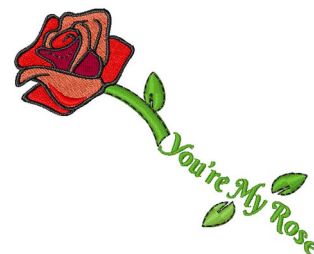

Name: Youre My Rose Machine Embroidery Design

SKU: WD02-JLA009989D

Brand: Windmill Designs

Unique Colors: 13 (7 color Stops)

Unique Colors

	Color Name (Color Code)	Manufacturer - Type
	Super White (1001) [No Color Selected]	madeira - rayon
	Dusty Lilac (1263) [No Color Selected]	madeira - rayon
	Crocus (286)	Exquisite - Polyester 1000m