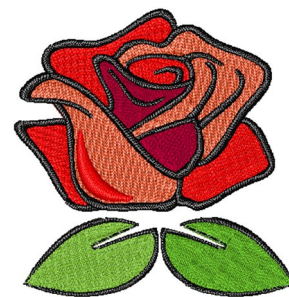

Name: Red Rose

SKU: WD02-JLA009989A

Brand: Windmill Designs

Unique Colors: 13 (7 color Stops)

Unique Colors

	Color Name (Color Code)	Manufacturer - Type
	Super White (1001) [No Color Selected]	madeira - rayon
	Dusty Lilac (1263) [No Color Selected]	madeira - rayon
	Crocus (286)	Exquisite - Polyester 1000m