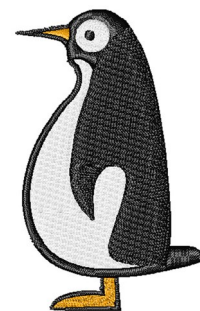

Name: Penguin

SKU: WD02-JLA009984A

Brand: Windmill Designs

Unique Colors: 13 (5 color Stops)

Unique Colors

	Color Name (Color Code)	Manufacturer - Type
	Super White (1001) [No Color Selected]	madeira - rayon
	Dusty Lilac (1263) [No Color Selected]	madeira - rayon
	Crocus (286)	Exquisite - Polyester 1000m