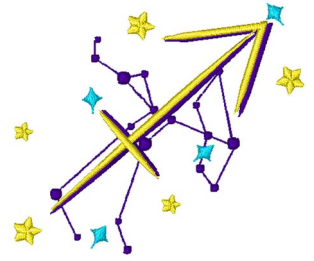

Name: Sagittarius Constellation

SKU: WD02-JLA009947B

Brand: Windmill Designs

Unique Colors: 13 (3 color Stops)

Unique Colors

	Color Name (Color Code)	Manufacturer - Type
	Super White (1001) [No Color Selected]	madeira - rayon
	Dusty Lilac (1263) [No Color Selected]	madeira - rayon
	Crocus (286)	Exquisite - Polyester 1000m

Complete Color Sequence

#		Color Name (Color Code)	Manufacturer - Type
1		Super White (1001) [No Color Selected]	madeira - rayon
2		Super White (1001) [No Color Selected]	madeira - rayon
3		Crocus (286)	Exquisite - Polyester 1000m