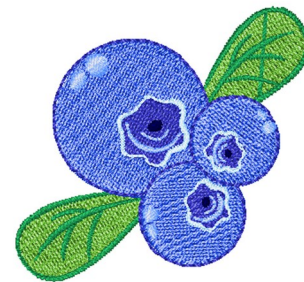

Name: Blueberry Bunch

SKU: WD02-JLA009946A

Brand: Windmill Designs

Unique Colors: 13 (7 color Stops)

Unique Colors

	Color Name (Color Code)	Manufacturer - Type
	Super White (1001) [No Color Selected]	madeira - rayon
	Dusty Lilac (1263) [No Color Selected]	madeira - rayon
	Crocus (286)	Exquisite - Polyester 1000m

Complete Color Sequence

#		Color Name (Color Code)	Manufacturer - Type
1		Super White (1001) [No Color Selected]	madeira - rayon
2		Super White (1001) [No Color Selected]	madeira - rayon
3		Crocus (286)	Exquisite - Polyester 1000m