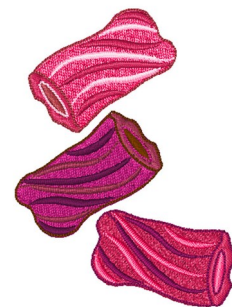

Name: Licorice

SKU: WD02-JLA009934A

Brand: Windmill Designs

Unique Colors: 13 (12 color Stops)

Unique Colors

	Color Name (Color Code)	Manufacturer - Type
	Super White (1001) [No Color Selected]	madeira - rayon
	Dusty Lilac (1263) [No Color Selected]	madeira - rayon
	Crocus (286)	Exquisite - Polyester 1000m

Complete Color Sequence

#		Color Name (Color Code)	Manufacturer - Type
1		Super White (1001) [No Color Selected]	madeira - rayon
2		Super White (1001) [No Color Selected]	madeira - rayon
3		Crocus (286)	Exquisite - Polyester 1000m